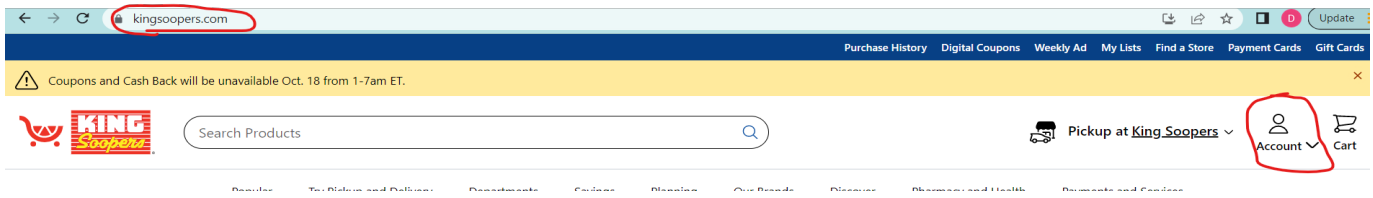

How to link your King Soopers or City Market Rewards card to Community Partners benefiting the Denver Institute for Psychoanalysis

From a computer

Go to www.kingsoopers.com and log in

Click on My Account and locate the “Community Rewards” tab

Search for the Denver Institute for Psychoanalysis by name

or number: YB539

Click the blue “Enroll” button.

How to link your King Soopers or City Market Rewards card to Community Partners benefiting the Denver Institute for Psychoanalysis