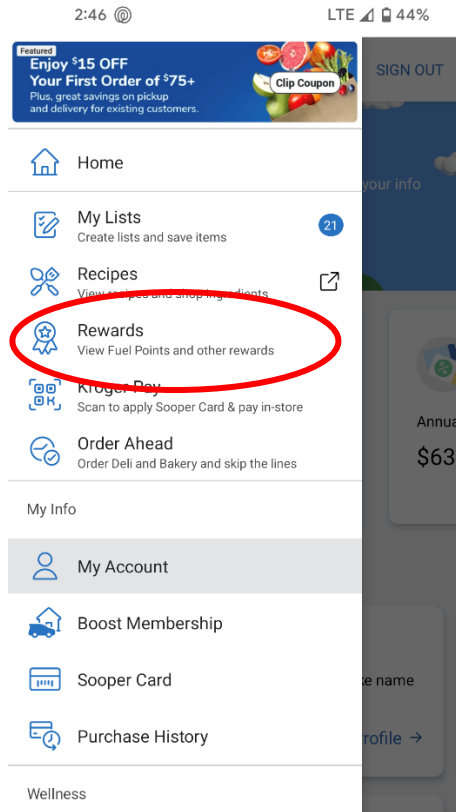

How to link your King Soopers or City Market Rewards card to Community Partners benefiting the Denver Institute for Psychoanalysis

From a phone

1. Open the App
2. Select "Rewards"
3. Select "Community Rewards"