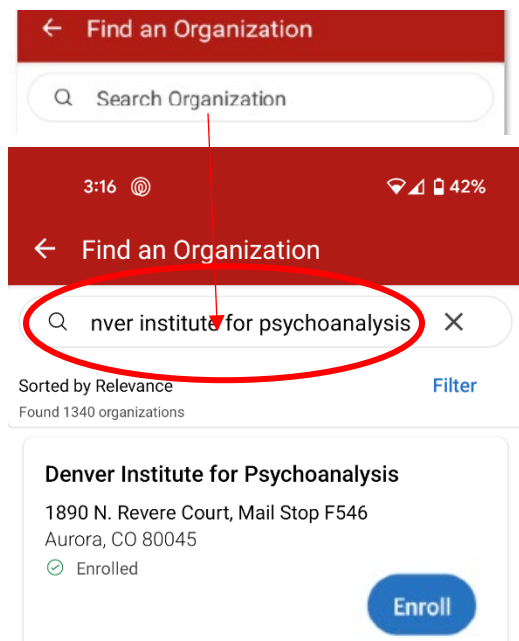

How to link your King Soopers or City Market Rewards card to Community Partners benefiting the Denver Institute for Psychoanalysis

From a computer

Go to www.kingsoopers.com and log in

Click on My Account and locate the “Community Rewards” tab

Search for the Denver Institute for Psychoanalysis by name

or number: YB539

Click the blue “Enroll” button.

How to link your King Soopers or City Market Rewards card to Community Partners benefiting the Denver Institute for Psychoanalysis

From a phone

1. Open the App
2. Select "Rewards"
3. Select "Community Rewards"

4. Enter: Denver Institute for Psychoanalysis in the search bar

5. Verification