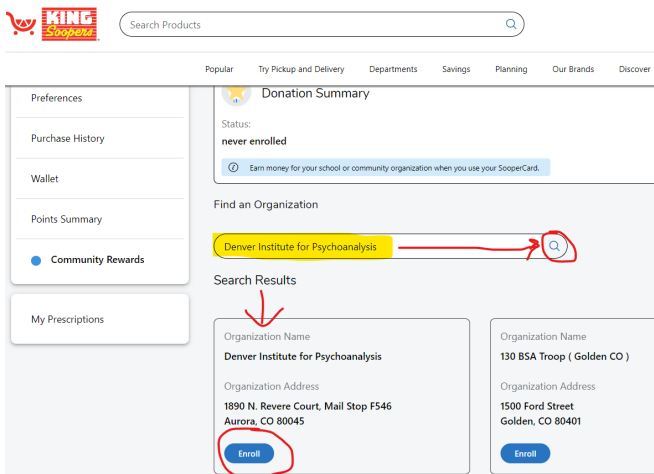

How to link your King Soopers or City Market Rewards card to Community Partners benefiting the Denver Institute for Psychoanalysis

From a computer

Go to www.kingsoopers.com and log in

Click on My Account and locate the “Community Rewards” tab

Search for the Denver Institute for Psychoanalysis by name

or number: YB539

Click the blue “Enroll” button.

How to link your King Soopers or City Market Rewards card to Community Partners benefiting the Denver Institute for Psychoanalysis

From a phone

1. Open the App
2. Select "Rewards"
3. Select "Community Rewards"

4. Enter: Denver Institute for Psychoanalysis in the search bar

5. Verification