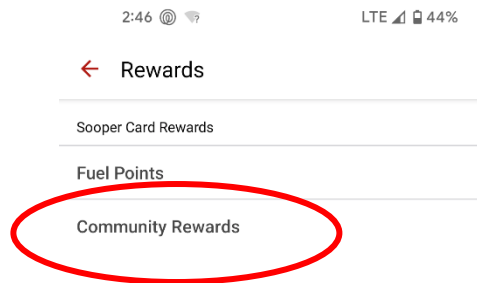

How to link your King Soopers or City Market Rewards card to Community Partners benefiting the Denver Institute for Psychoanalysis

From a phone

1. Open the App
2. Select "Rewards"
3. Select "Community Rewards"