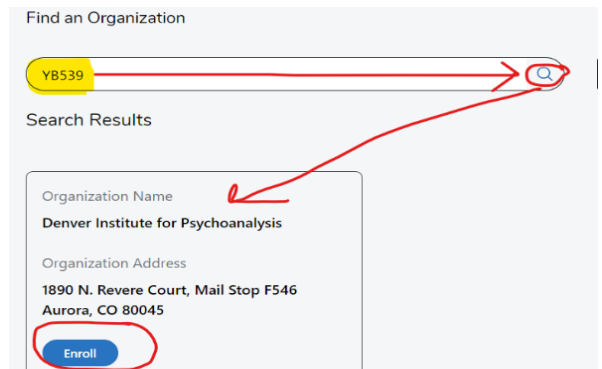

How to link your King Soopers or City Market Rewards card to Community Partners benefiting the Denver Institute for Psychoanalysis

From a computer

Go to www.kingsoopers.com and log in

Click on My Account and locate the “Community Rewards” tab

Search for the Denver Institute for Psychoanalysis by name

or number: YB539

Click the blue “Enroll” button.

How to link your King Soopers or City Market Rewards card to Community Partners benefiting the Denver Institute for Psychoanalysis