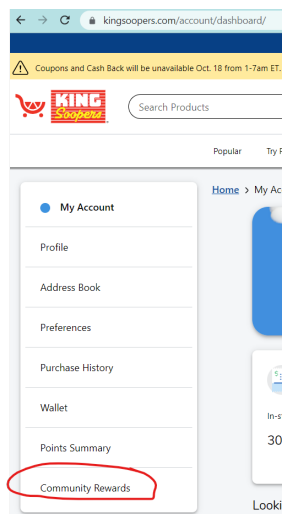

How to link your King Soopers or City Market Rewards card to Community Partners benefiting the Denver Institute for Psychoanalysis

From a computer

Go to www.kingsoopers.com and log in

Click on My Account and locate the “Community Rewards” tab

Search for the Denver Institute for Psychoanalysis by name

or number: YB539

Click the blue “Enroll” button.

How to link your King Soopers or City Market Rewards card to Community Partners benefiting the Denver Institute for Psychoanalysis